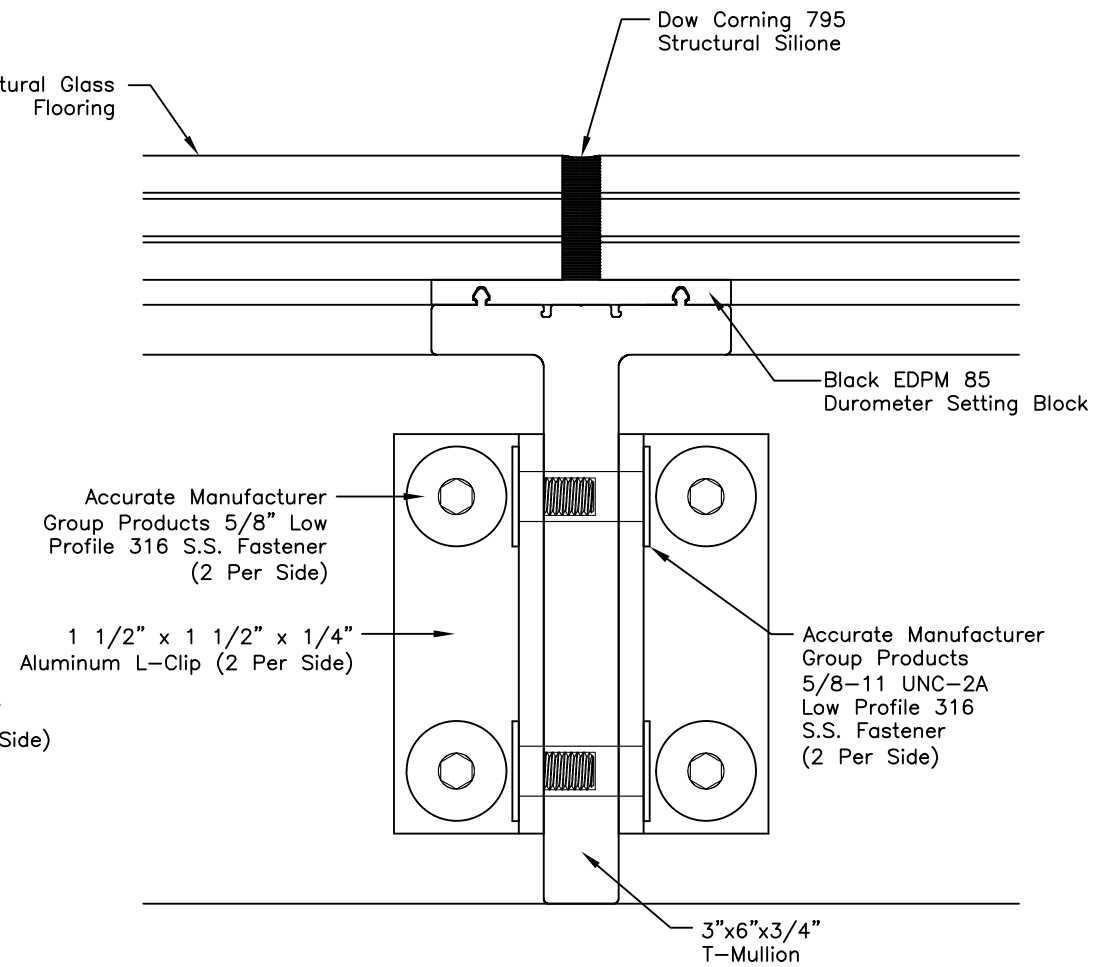

Interior Tile Flooring Detail W/T-Mullion

T-Mullion Detail

Rev. No.	Date	Description
MANUFACTURER Glass Flooring Systems, Inc. 10 Leslie Court Whippany, NJ 07981		
Interior Walkable Skylight Recessed Details		
SCALE: NTS ALL ELEVATIONS ARE VIEWED FROM EXTERIOR		
DRAWN	DATE	DWG NO.
JBW	1-21-16	3001
SHEET		1 OF 1